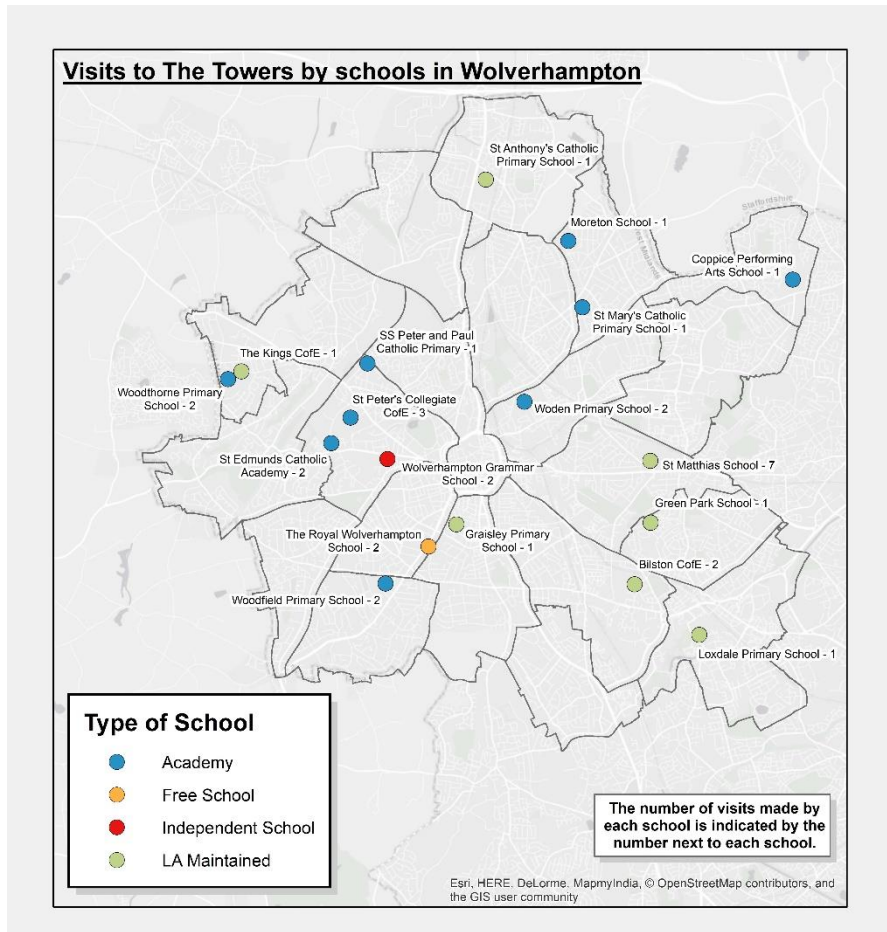

Appendix 1

Icon on map	Type of School	School Name	Number of Visits
●	Academy	Coplice Performing Arts School	1
●	Academy	Moreton School	1
●	Academy	SS Peter and Paul Catholic Primary	1
●	Academy	St Edmunds Catholic Academy	2
●	Academy	St Mary's Catholic Primary School	1
●	Academy	St Peter's Collegiate CoFE School	3
●	Academy	Woden Primary School	2
●	Academy	Woodfield Primary School	2
●	Academy	Woodthorne Primary School	2
●	Free School	The Royal Wolverhampton School	2
●	Independent School	Wolverhampton Grammar School	2
●	LA Maintained	Bilston CoFE Primary School	2
●	LA Maintained	Graisley Primary School	1
●	LA Maintained	Green Park School	1
●	LA Maintained	The Kings CoFE School	1
●	LA Maintained	Loxdale Primary School	1
●	LA Maintained	St Anthony's Catholic Primary School	1
●	LA Maintained	St Matthias School	7